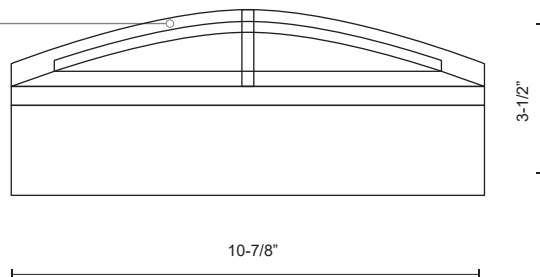

*Subject to testing confirmation