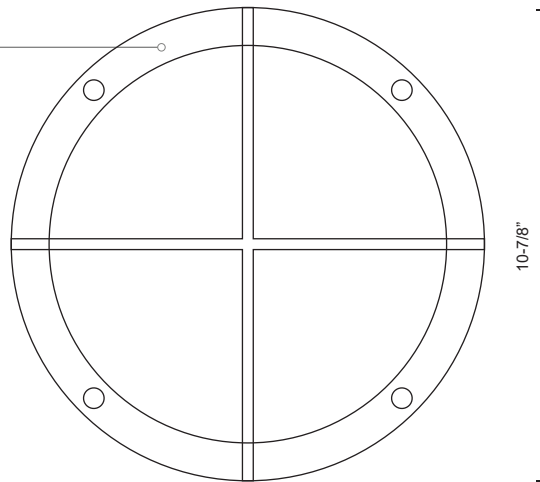

Die-cast aluminum housing